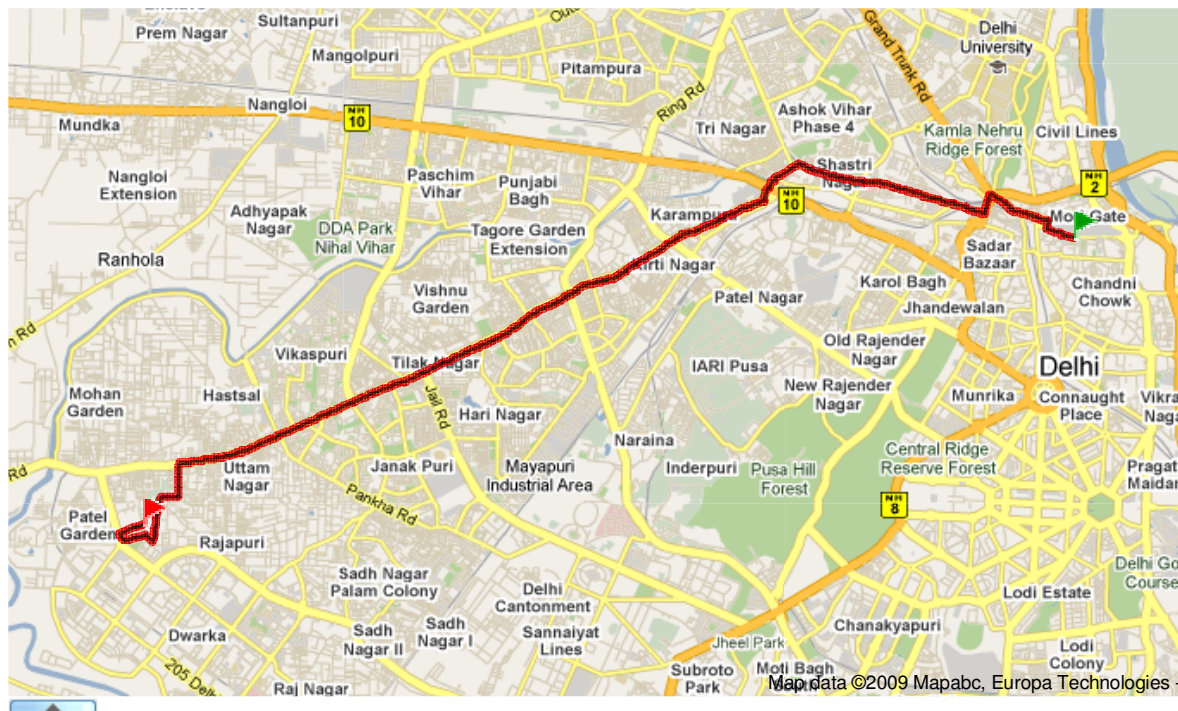

From: **Delhi Main Railway Station** (Old Delhi RS)  
**Delhi**  
(Rail Station)

To: **NSIT** (Netaji Subhash Institute of Technology)  
**Sector 3, Dwarka, Delhi**  
(Blocks)

Total Distance: **23.1 km**

### RouteHints™

**Delhi Main Railway Station (Old Delhi RS) (0.0km)** > RANI JHANSI ROAD (2.1km) > PRATAP NAGAR on right (3.3km) > SHASTRI NAGAR on right (5.0km) > OLD ROHTAK ROAD (7.1km) > RAMESH NAGAR on left (10.7km) > TAGORE GARDEN (12.7km) > JANAKPURI EAST on left (15.7km) > UTTAM NAGAR EAST on right (18.1km) > KIRAN GARDEN on left (19.8km) > BINDAPUR MATILA ROAD (19.9km) > **NSIT (Netaji Subhash Institute of Technology) (23.1km)**

### Route Map