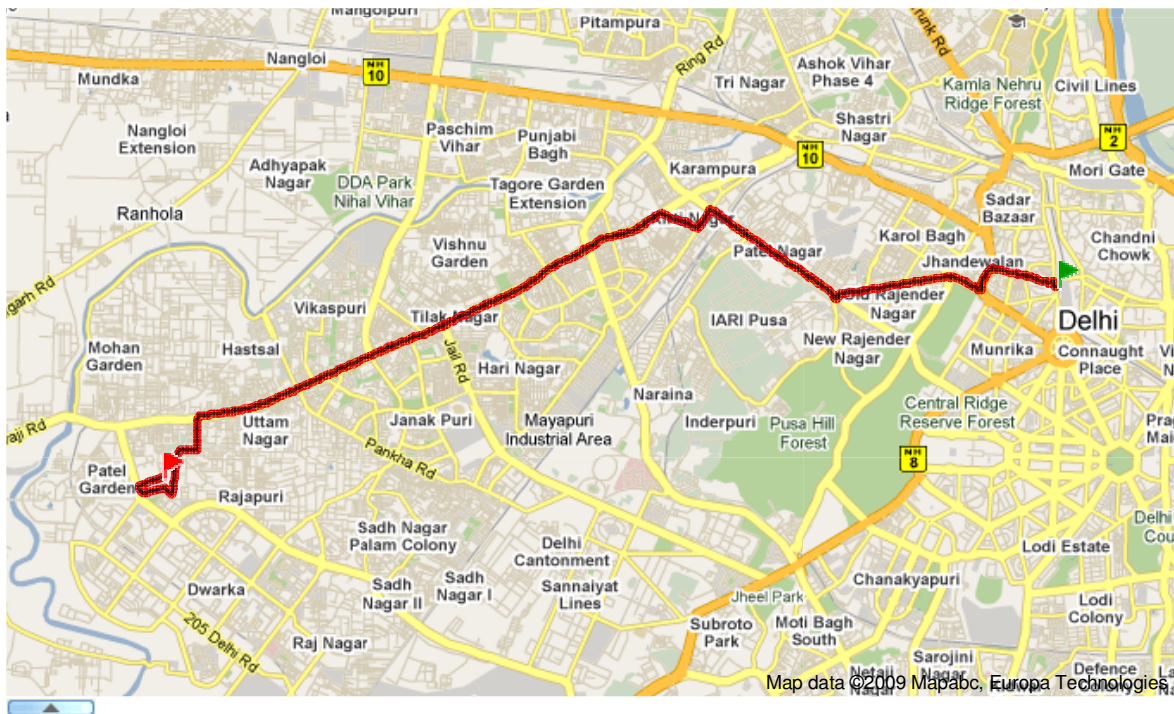

[Home](#) [About Us](#)

[<< Back to Delhi Capital](#)

Directions.. the good old way

[Ads by Google](#) [Maps Driving Directions](#)

[Road Map](#)

[Directions](#)

[Travel Distance](#)

[Back](#) [New Route](#)

[Reverse Route](#) [Print](#) [Send as E-mail](#)

From: **New Delhi Railway Station**
New Delhi RS Pahar Ganj,
Delhi
(Rail Station)

To: **NSIT** (Netaji Subhash Institute of
Technology)
Sector 3, Dwarka, Delhi
(Blocks)

Total Distance: **22.2 km**
Rs. 105(+/- 10%)

RouteHints™

New Delhi Railway Station (0.0km) > LINK ROAD (2.0km) > SHANKAR ROAD (4.8km) > SHADIPUR on right (6.8km) > SHIVAJI MARG (9.2km) > RAJOURI GARDEN on left (10.7km) > SUBHASH NAGAR on right (12.8km) > JANAKPURI EAST on left (14.9km) > UTTAM NAGAR EAST on right (17.3km) > KIRAN GARDEN on left (19.0km) > BINDAPUR MATILA ROAD (19.1km) > **NSIT (Netaji Subhash Institute of Technology) (22.2km)**

Mobile Number [Send SMS](#)
e.g. 9911299112

Route Map

[Gis Jobs in Delhi](#)

Post Your CV With Shine & Find All
Gis Jobs in Delhi. Apply
[Shine.com/Jobs_in_Delhi](#)

[Buy Cheap Flats in Delhi](#)

Search, Buy, Sell, Rent Property in
India for Free . Search Now!
[cityads.ibibo.com/houses/](#)

[shifting of Household](#)

A reasonable transport comp.
House shifting Satish 9999214711
[www.chiragpackermover.com](#)

[Flats in Delhi](#)

Find 1/2/3 BHK flats in Delhi. Over
3 Lakh properties. Search now!
[99acres.com/Delhi_Property](#)

Ads by Google

Detailed Directions | RouteHints™

Directions from NEW DELHI RAILWAY STATION to NSIT (NETAJI SUBHASH INSTITUTE OF TECHNOLOGY)

At Distance	Turn	Description	Go